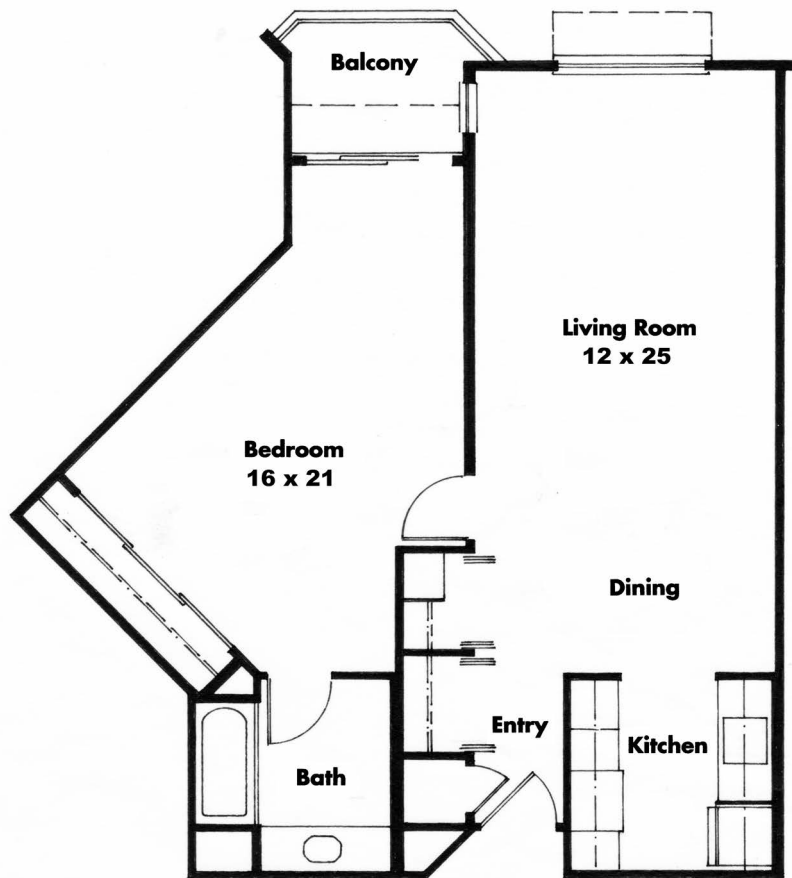

## PLAN B1

1 BEDROOM, 1 BATH  
820 SQUARE FEET

*All measurements are approximate*