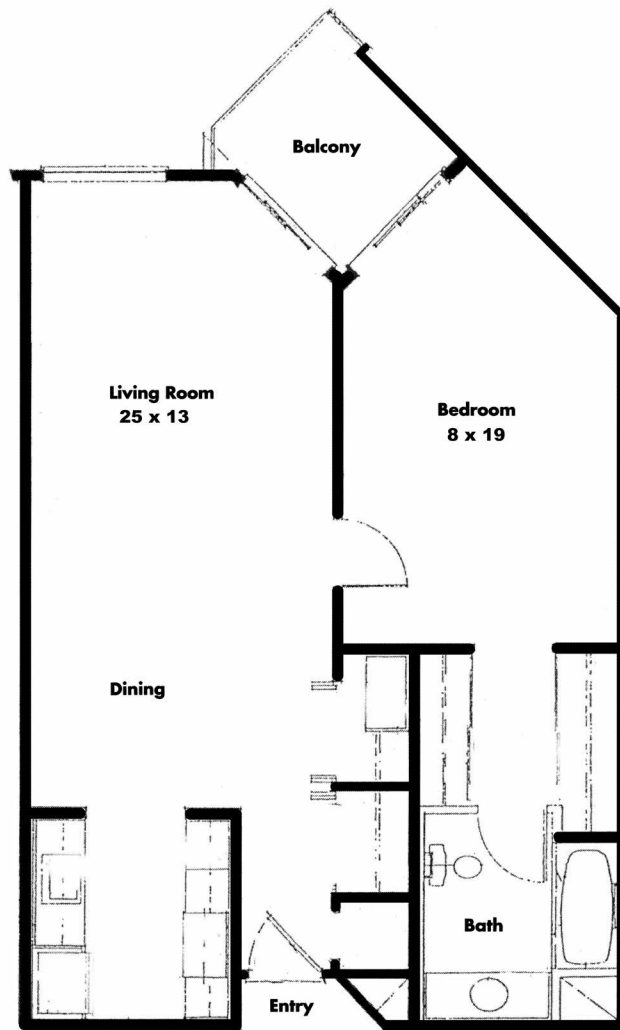

## PLAN B2

1 BEDROOM, 1 BATH  
800 SQUARE FEET

*All measurements are approximate*