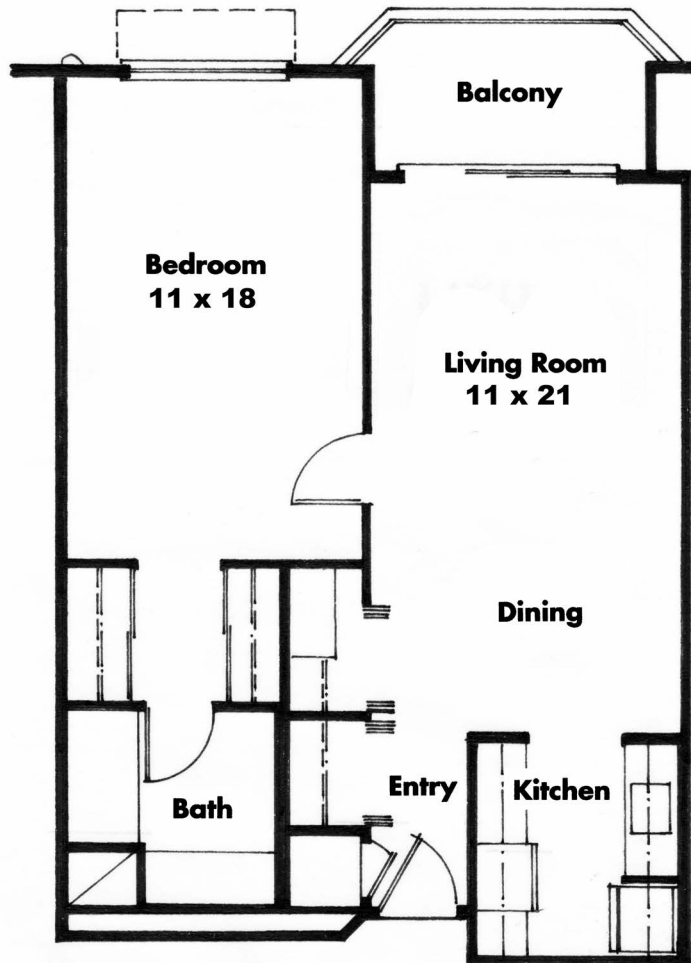

VILLA MARIN

PLAN B3

1 BEDROOM, 1 BATH

770 SQUARE FEET

All measurements are approximate