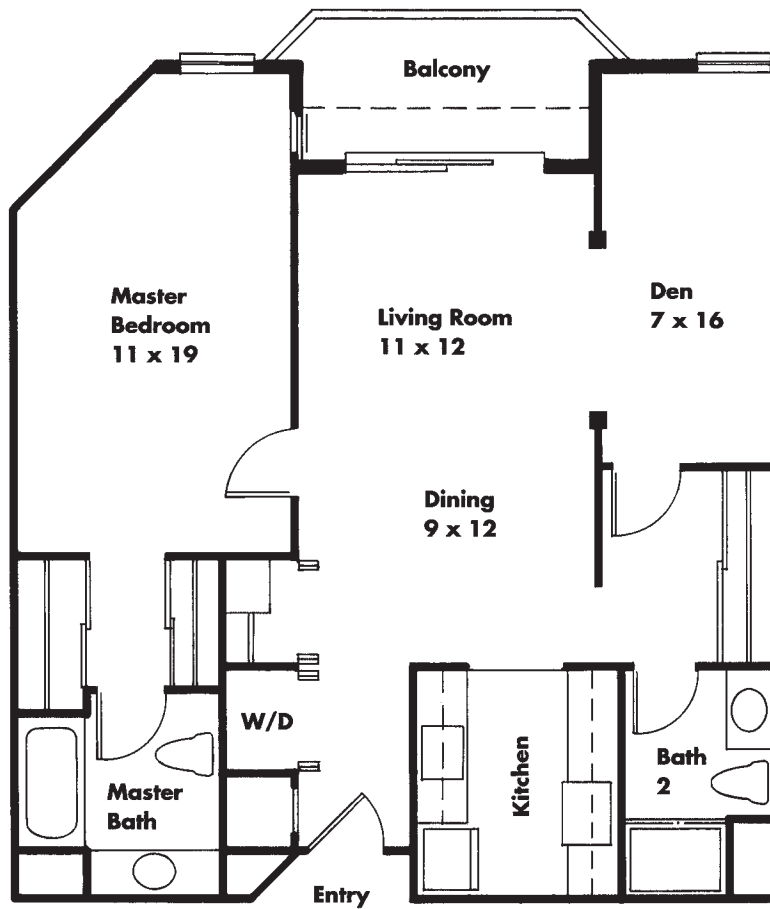

# VILLA MARIN

## PLAN C

1 BEDROOM, DEN, 2 BATHS  
1,000 SQUARE FEET

Scale: 1/8" = 1'0"

*All measurements are approximate*