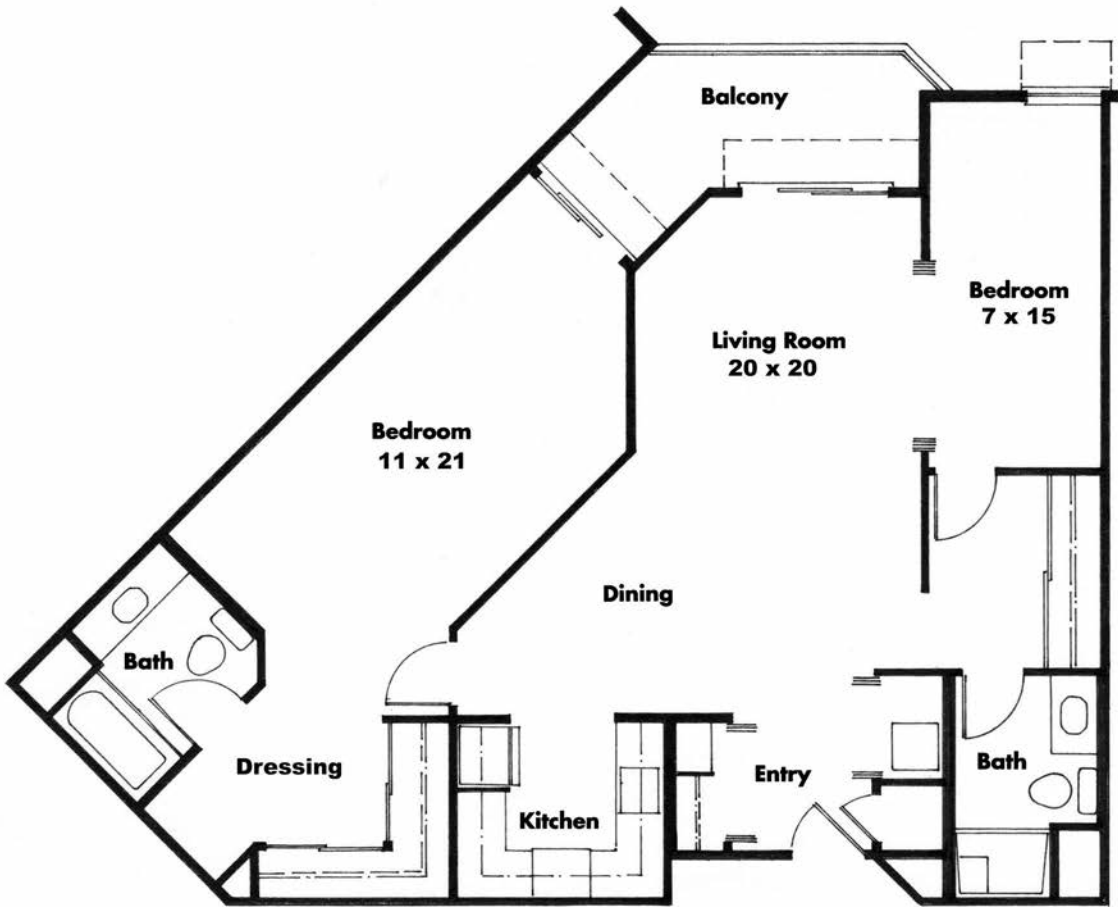

# VILLA MARIN

## PLAN C1

1 BEDROOM, DEN, 2 BATHS  
1,120 SQUARE FEET

*All measurements are approximate*