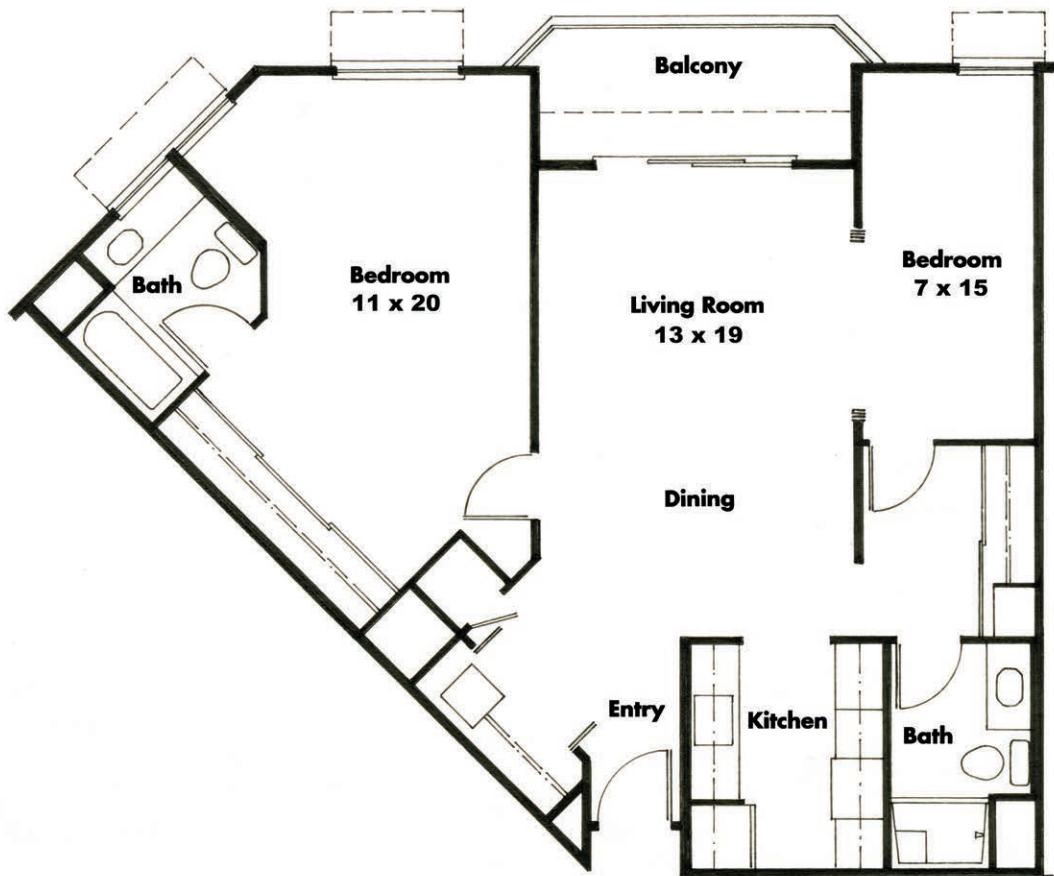

VILLA MARIN

PLAN C2

1 BEDROOM, DEN, 2 BATHS
1,030 SQUARE FEET

All measurements are approximate