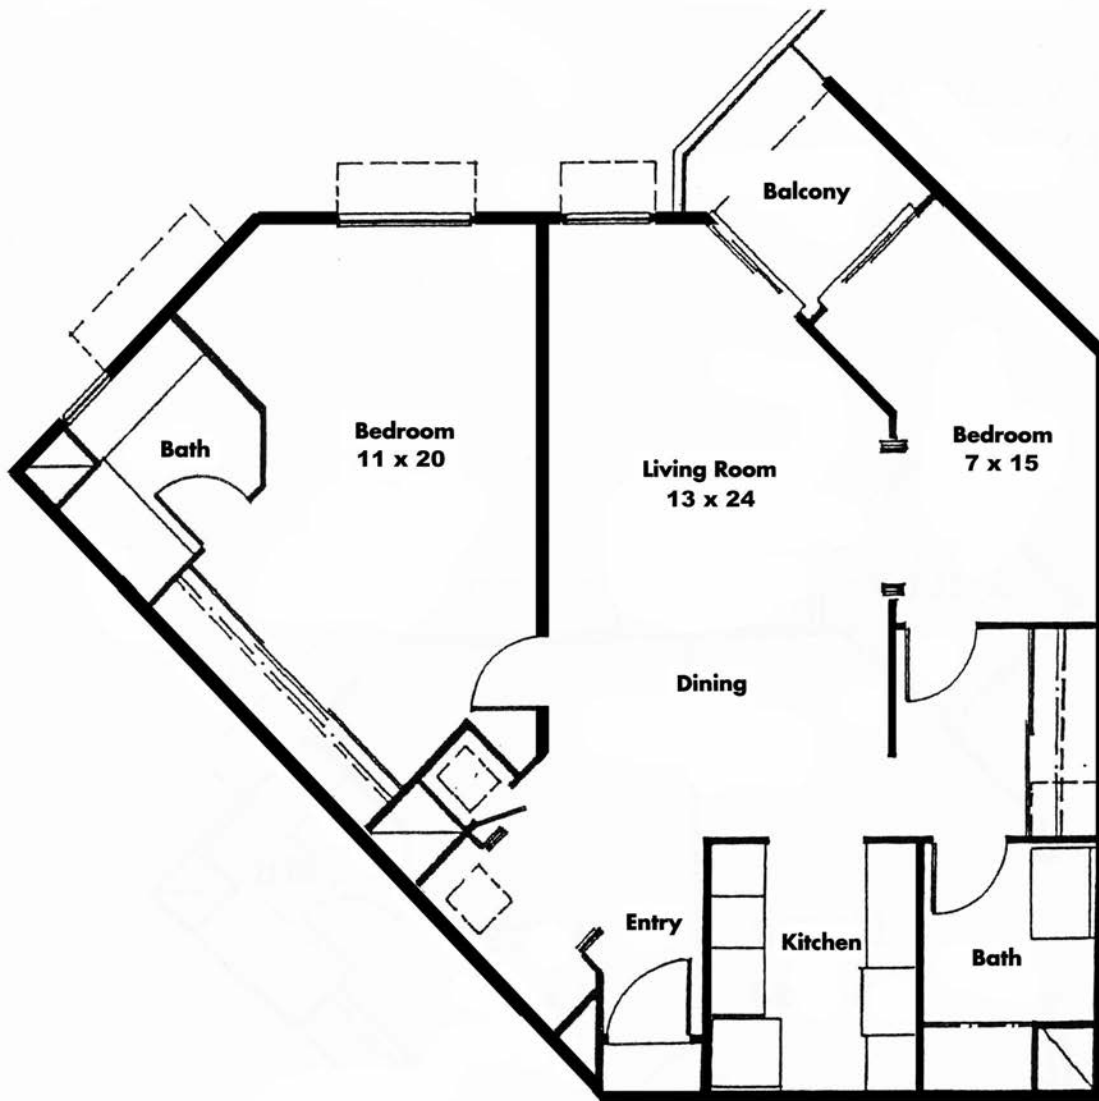

VILLA MARIN

PLAN C₃

1 BEDROOM, DEN, 2 BATHS
1,060 SQUARE FEET

All measurements are approximate