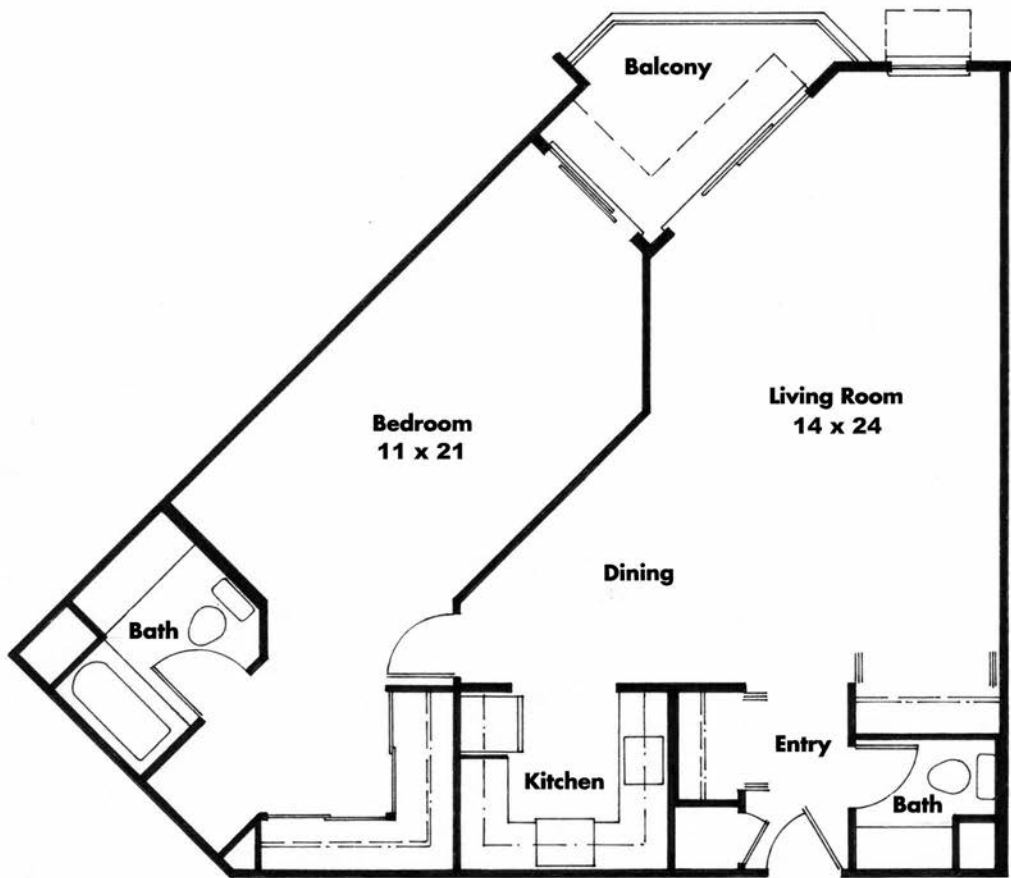

# VILLA MARIN

## PLAN C4

1 BEDROOM, DEN, 2 BATHS  
1,008 SQUARE FEET

*All measurements are approximate*