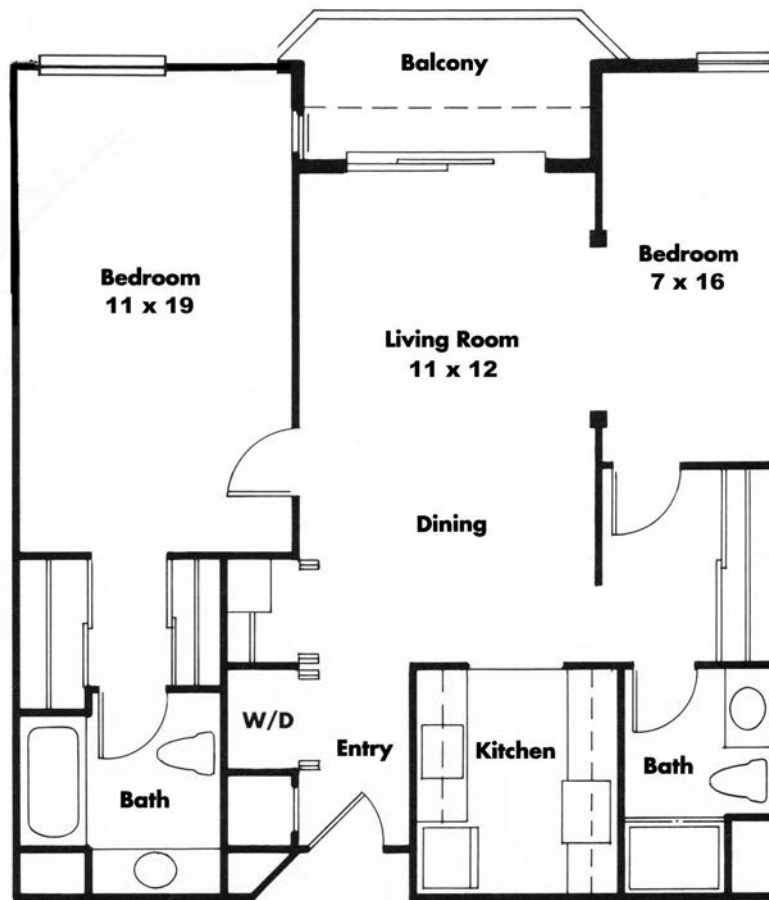

# VILLA MARIN

## PLAN C5

1 BEDROOM, DEN, 2 BATHS  
1,015 SQUARE FEET

*All measurements are approximate*