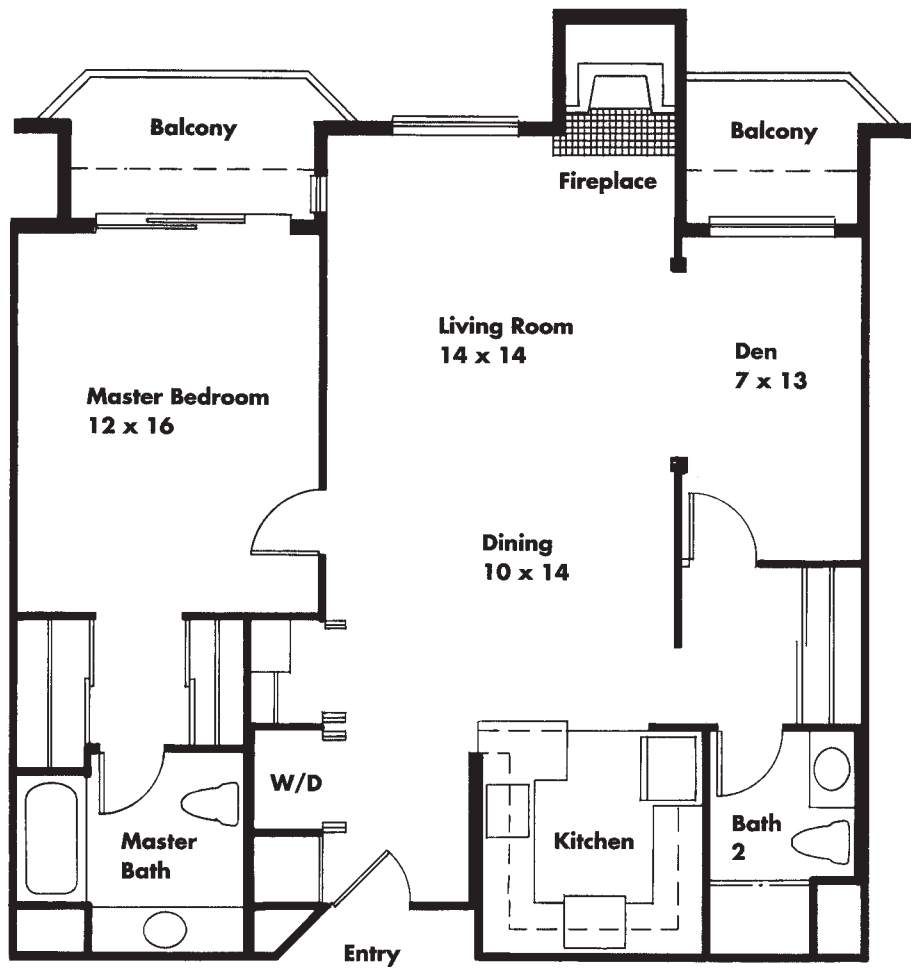

VILLA MARIN

PLAN D

1 BEDROOM, DEN, 2 BATHS
1,096 SQUARE FEET

Scale: 1/8" = 1'0"

All measurements are approximate