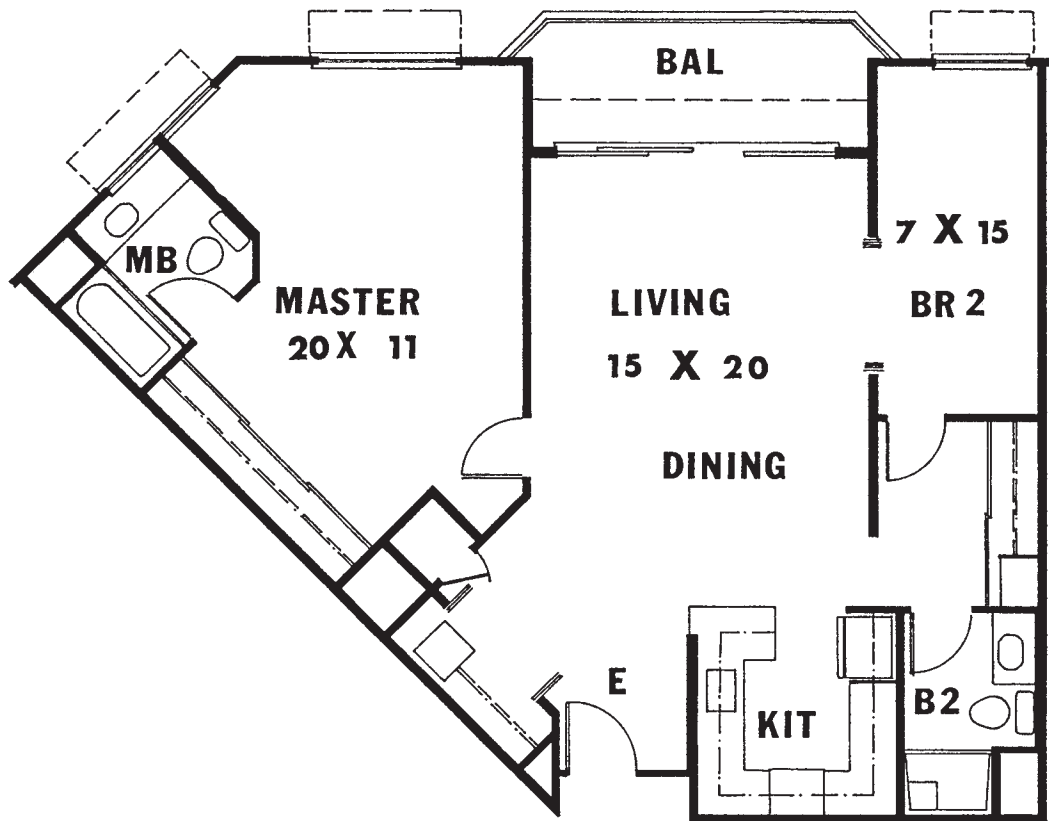

VILLA MARIN

PLAN D I

1 BEDROOM, DEN, 2 BATHS
1,150 SQUARE FEET

Scale: 1/8" = 1'0"

All measurements are approximate