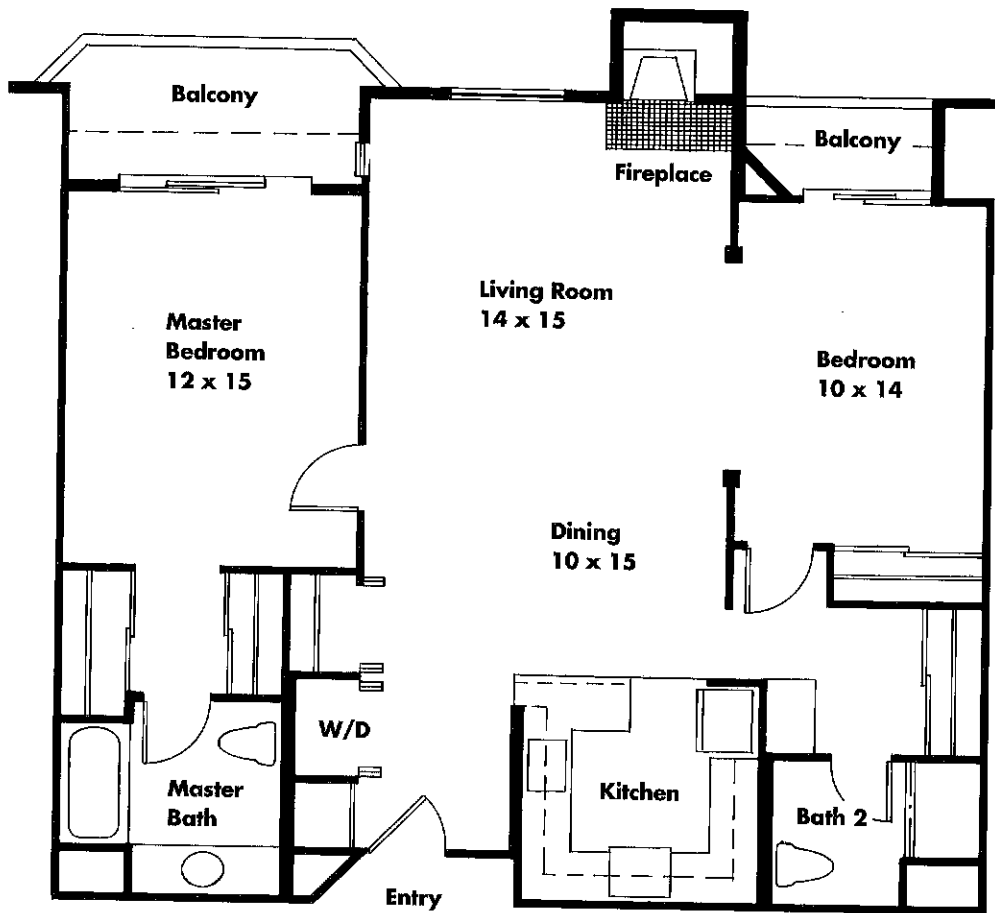

VILLA MARIN

PLAN E

2 BEDROOMS, 2 BATHS

1,234 SQUARE FEET

Scale: 1/8" = 1'0"

All measurements are approximate