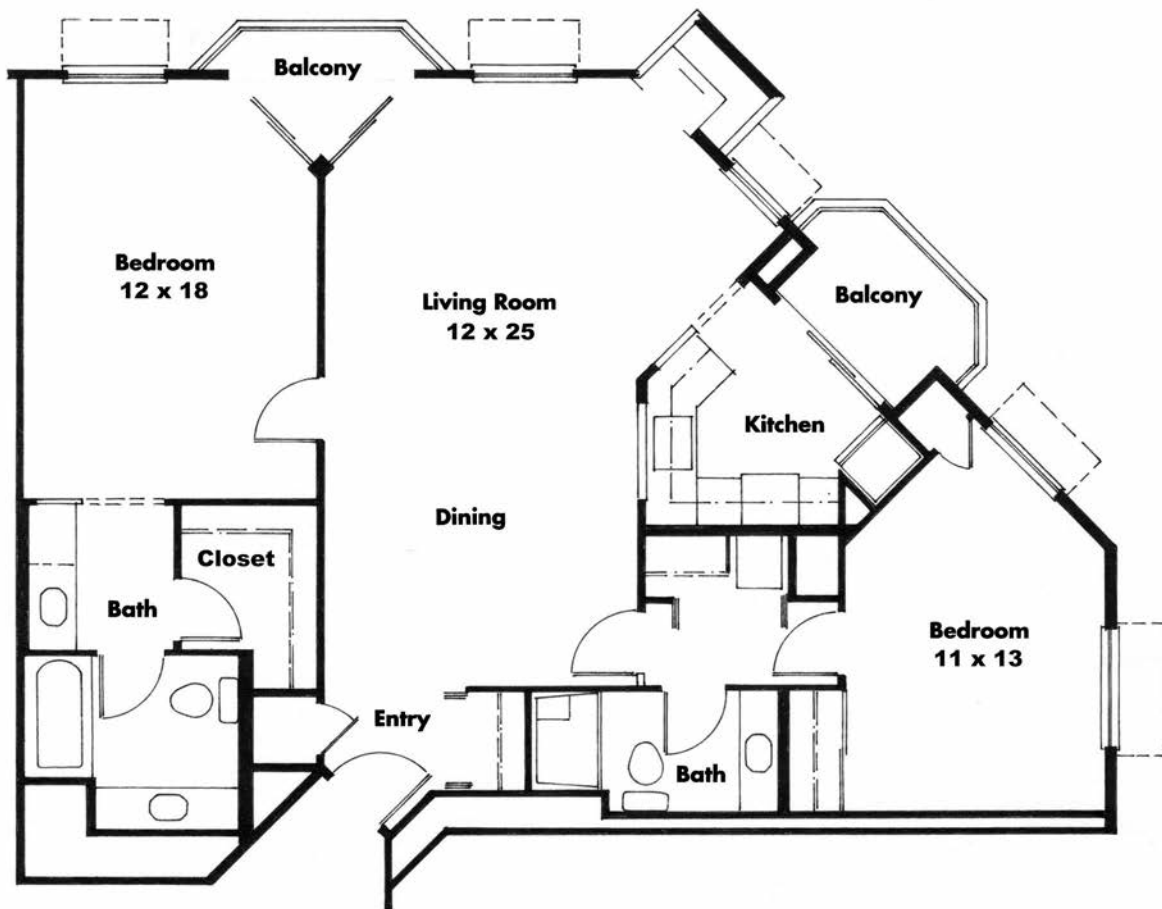

# VILLA MARIN

## PLAN E1

2 BEDROOMS, 2 BATHS

1,250 SQUARE FEET

*All measurements are approximate*