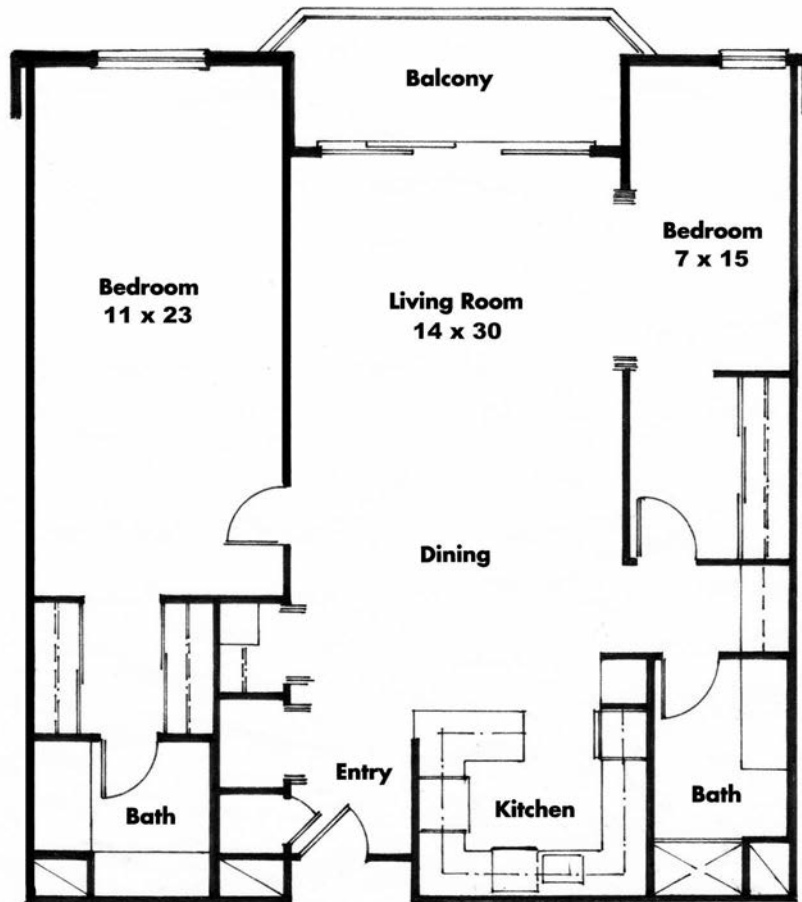

VILLA MARIN

PLAN E2

2 BEDROOMS, 2 BATHS

1,240 SQUARE FEET

All measurements are approximate