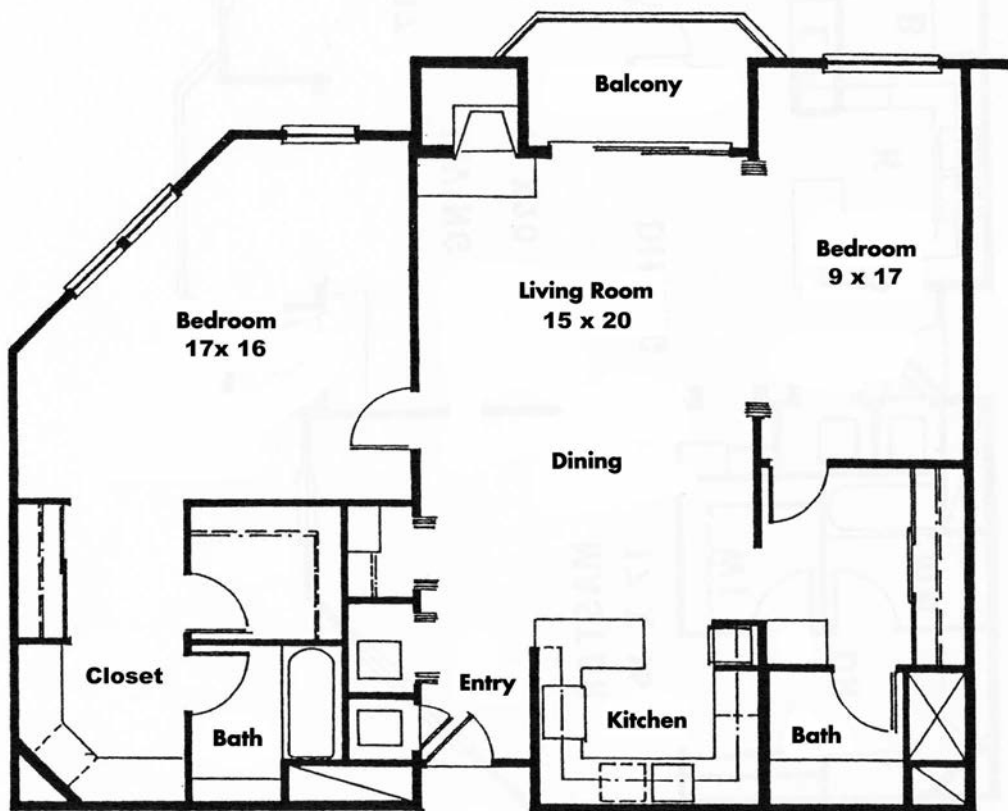

## PLAN E3

2 BEDROOMS, 2 BATHS

1,300 SQUARE FEET

*All measurements are approximate*