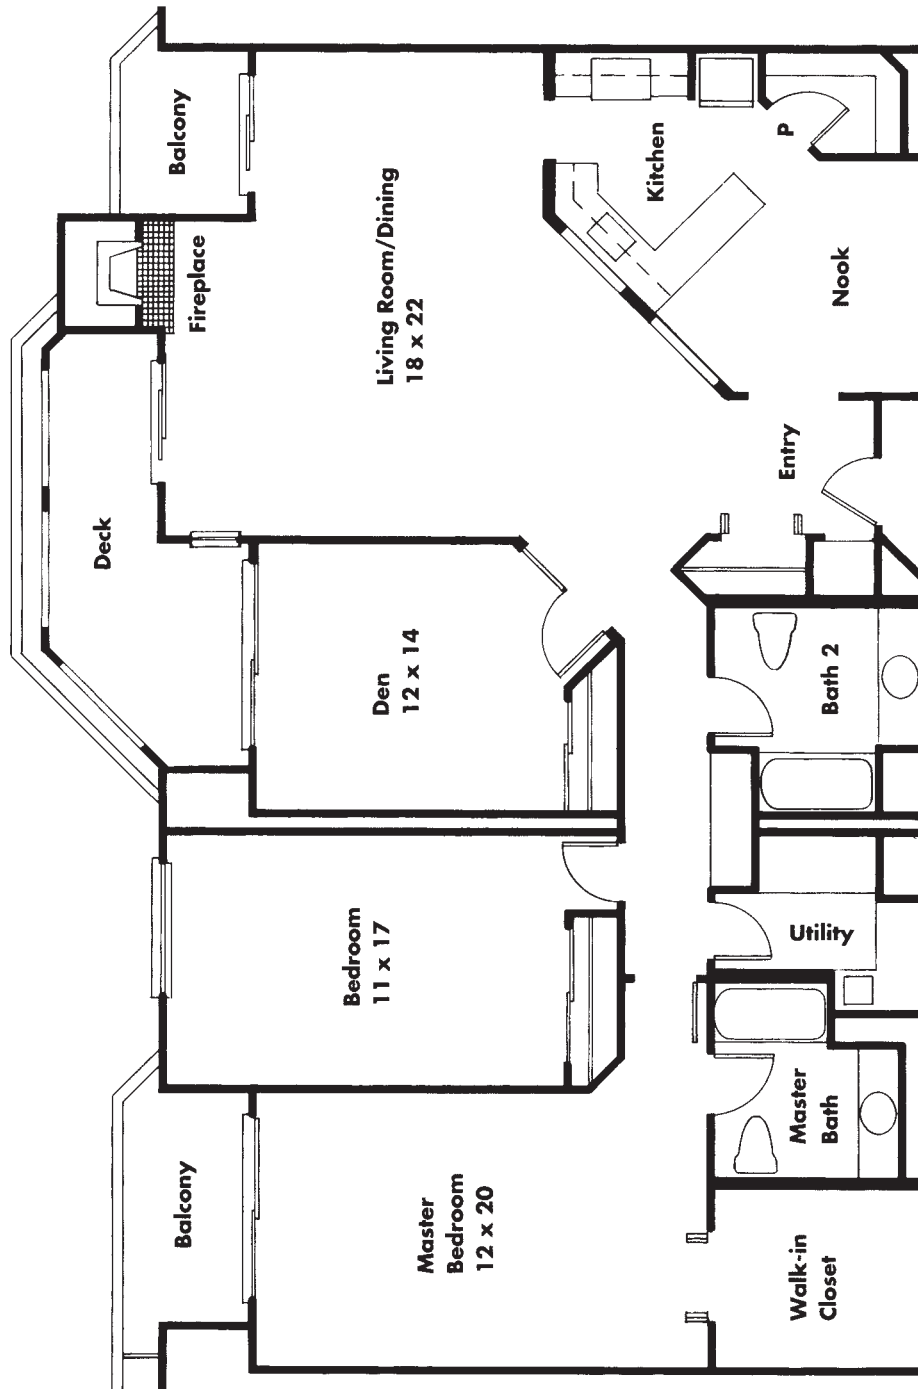

# VILLA MARIN

## PLAN F

3 BEDROOMS, 2 BATHS  
1,893 SQUARE FEET

Scale: 1/8" = 1'0"

*All measurements are approximate*