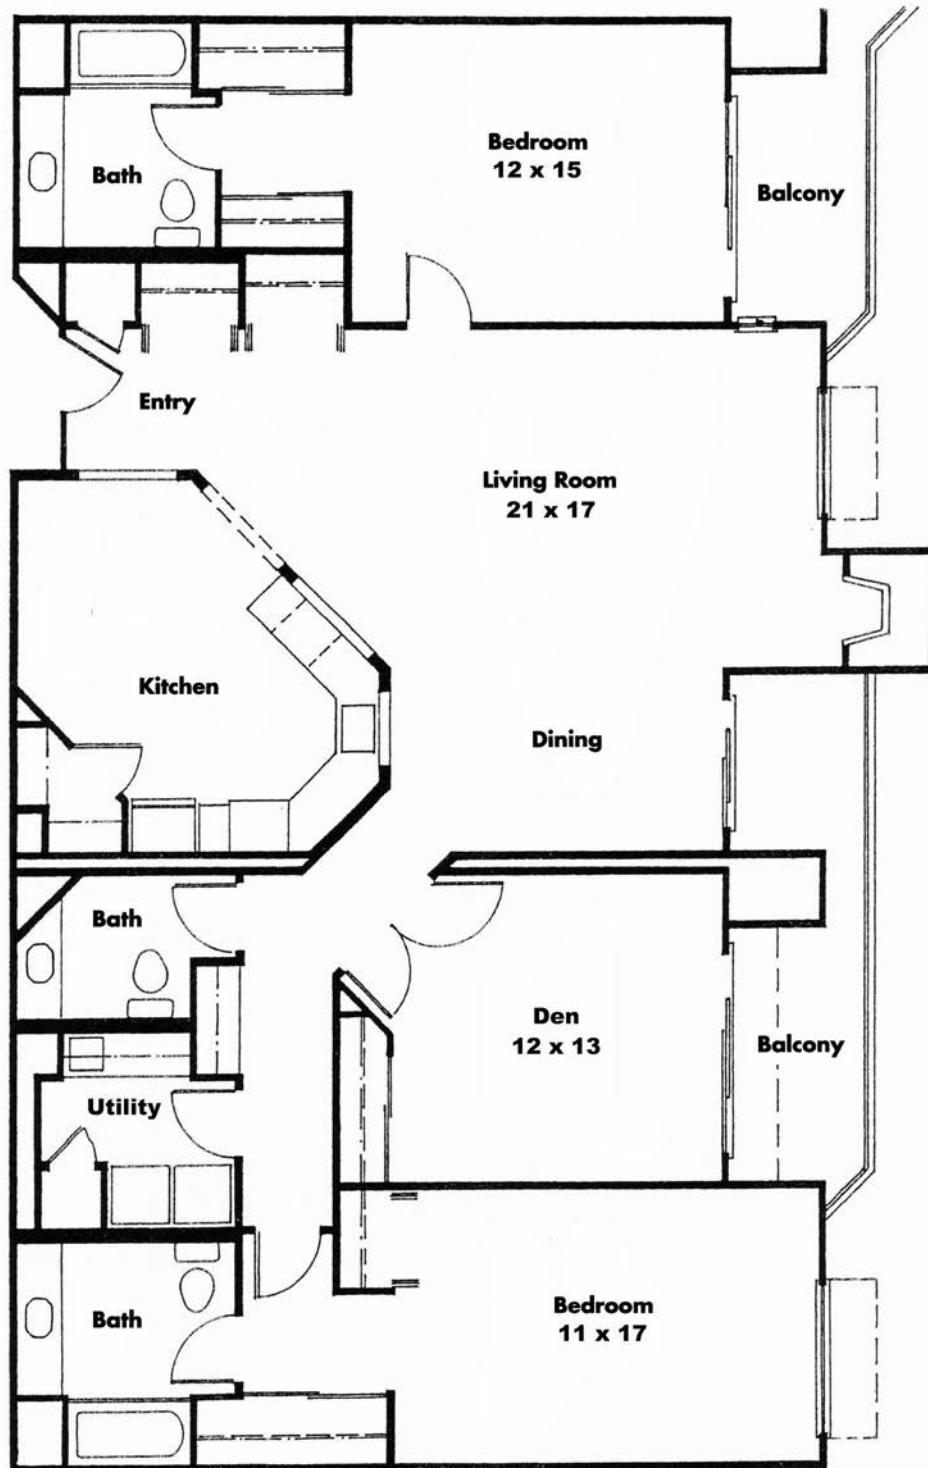

VILLA MARIN

PLAN FI

3 BEDROOMS, 2 BATHS
1,893 SQUARE FEET

All measurements are approximate