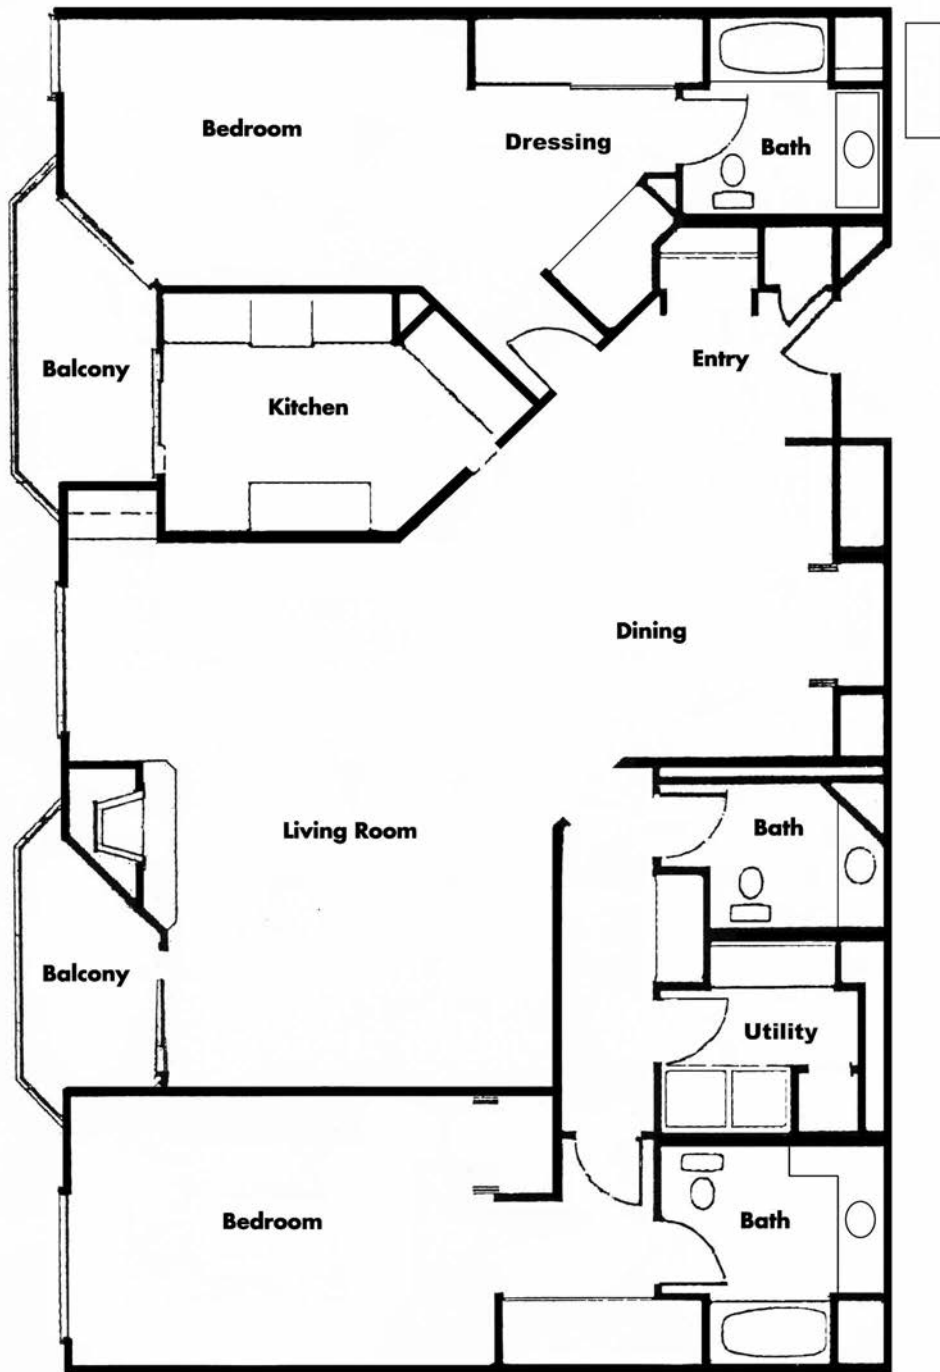

VILLA MARIN

PLAN F2

3 BEDROOMS, 2 BATHS
1,840 SQUARE FEET

All measurements are approximate