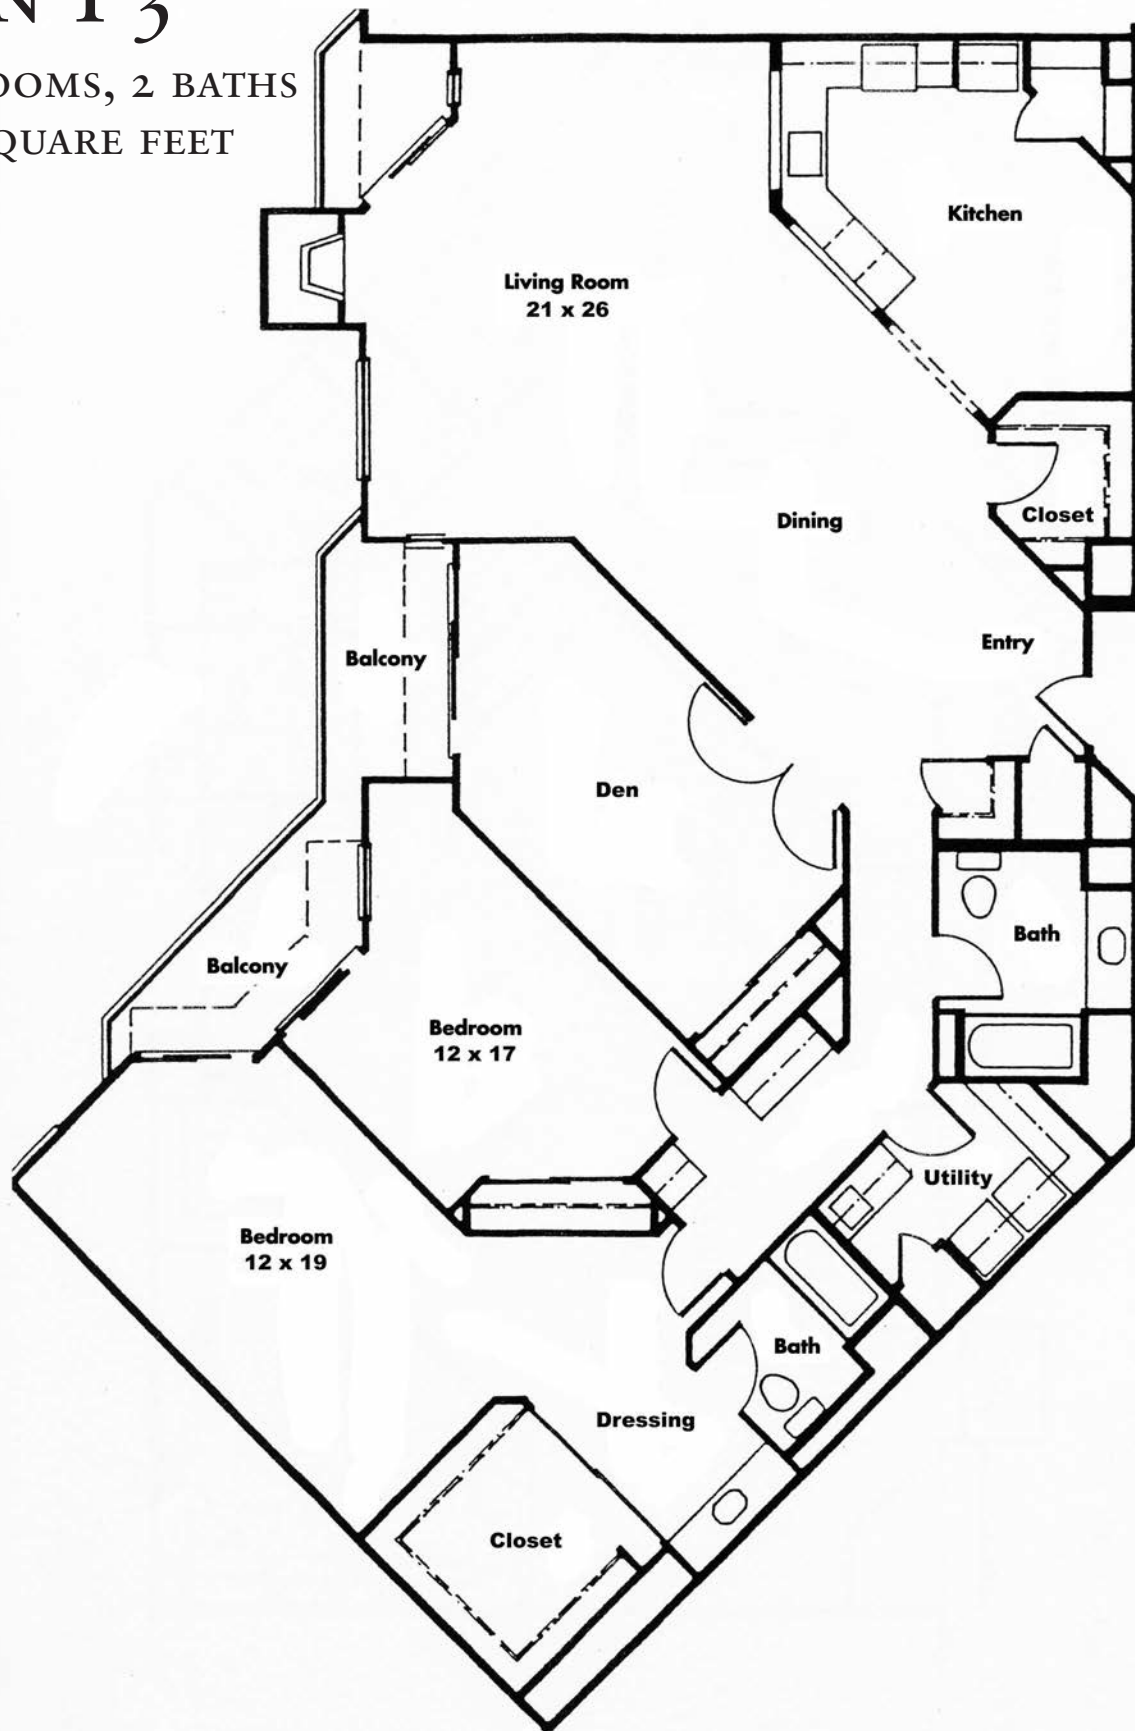

VILLA MARIN

PLAN F₃

3 BEDROOMS, 2 BATHS
2,294 SQUARE FEET

All measurements are approximate