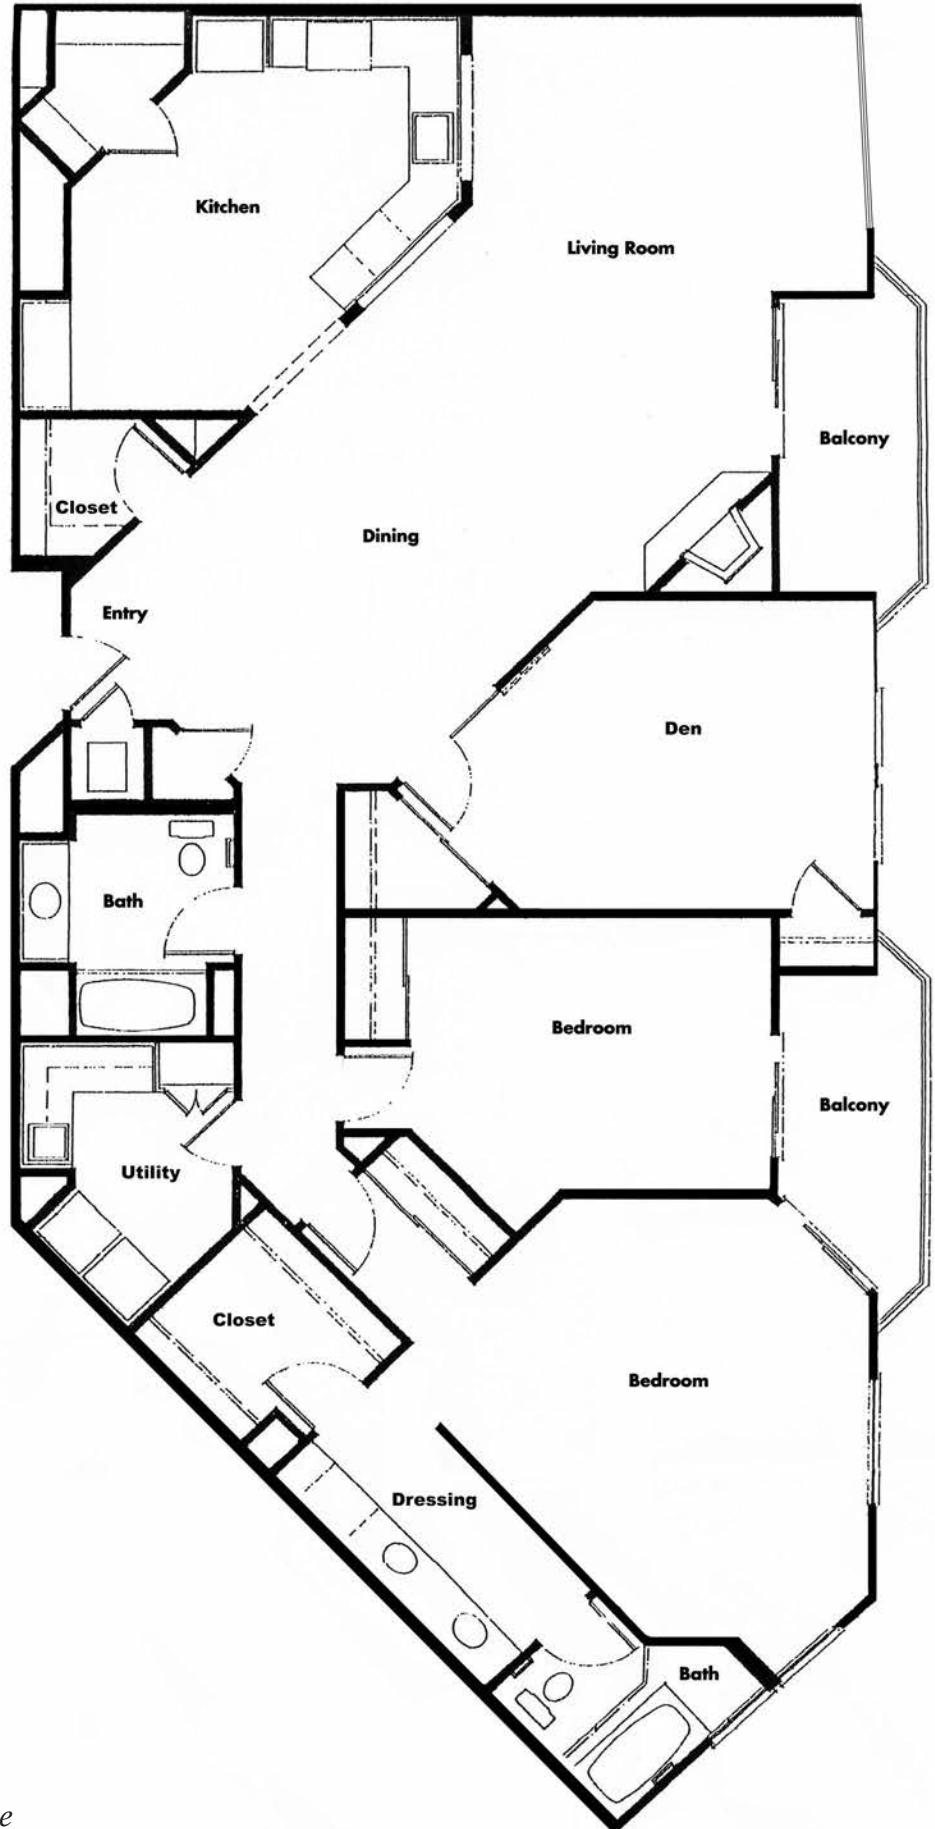

VILLA MARIN

PLAN F4

3 BEDROOMS, 2 BATHS
2,084 SQUARE FEET

All measurements are approximate