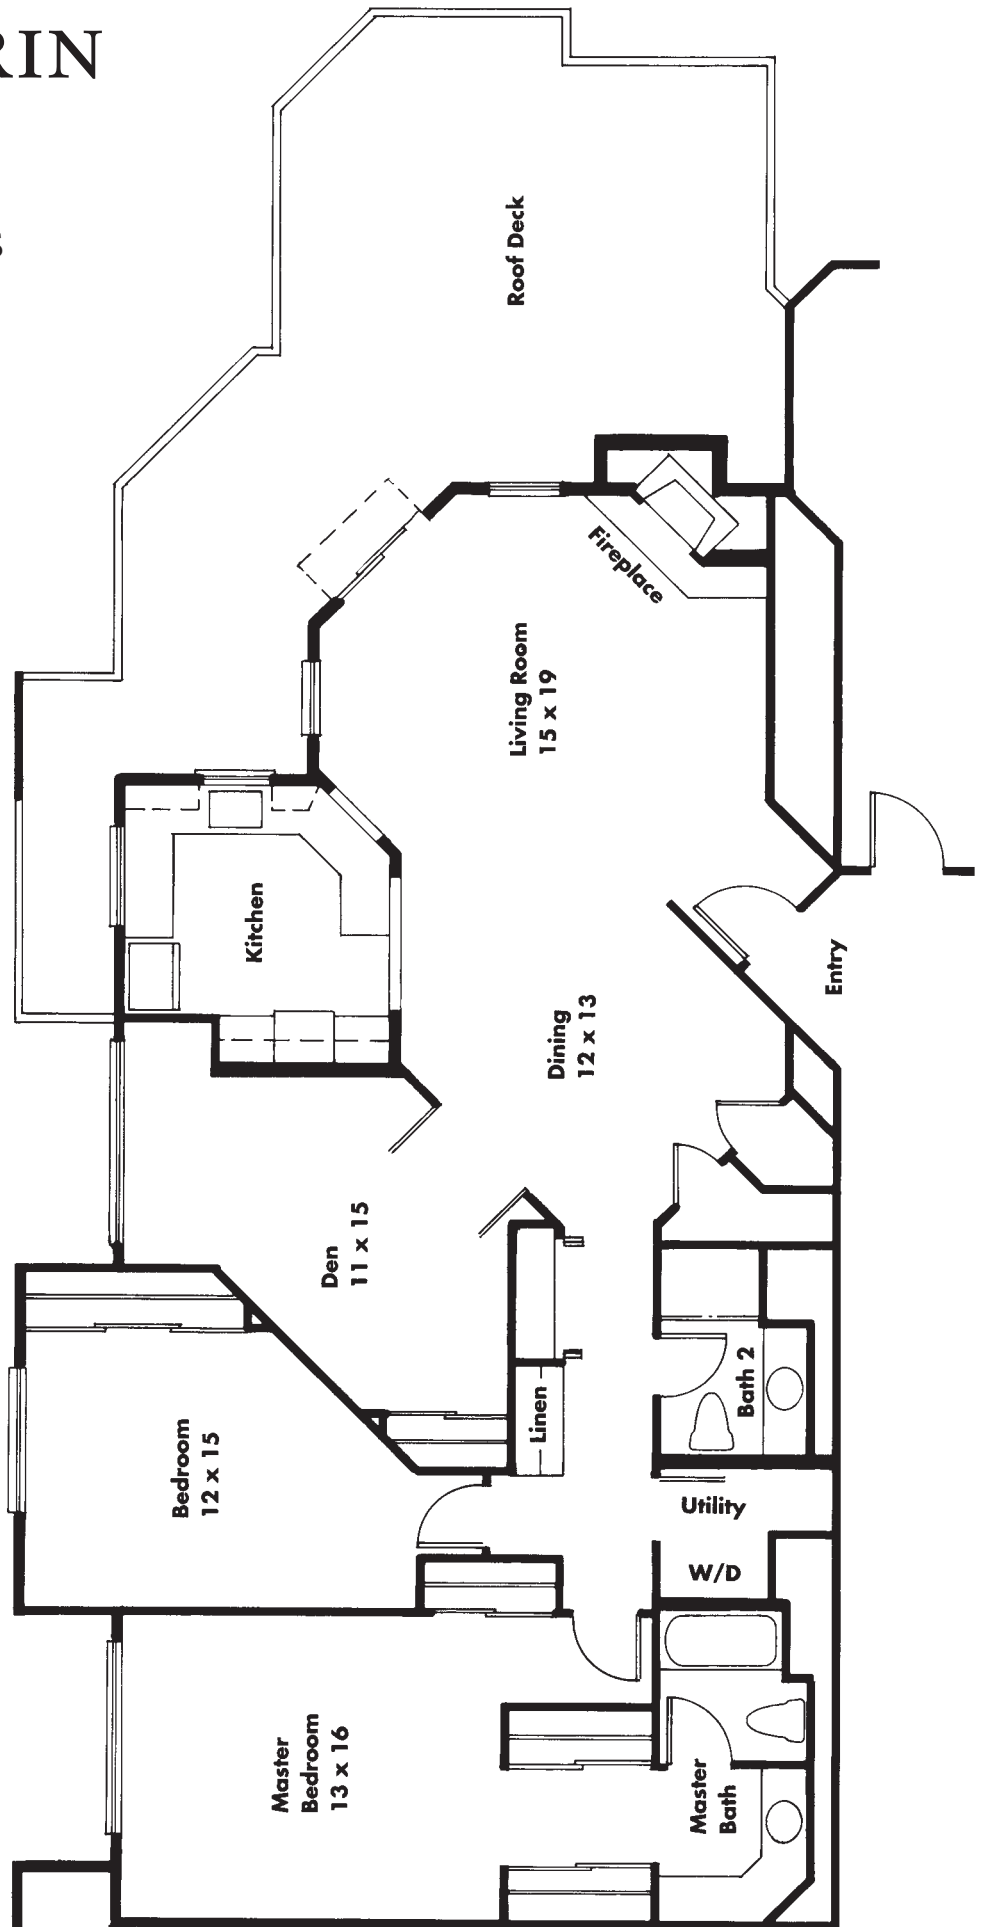

VILLA MARIN PLAN P

3 BEDROOMS, 2 BATHS
1,710 SQUARE FEET

Scale: 1/8" = 1'0"

All measurements are approximate