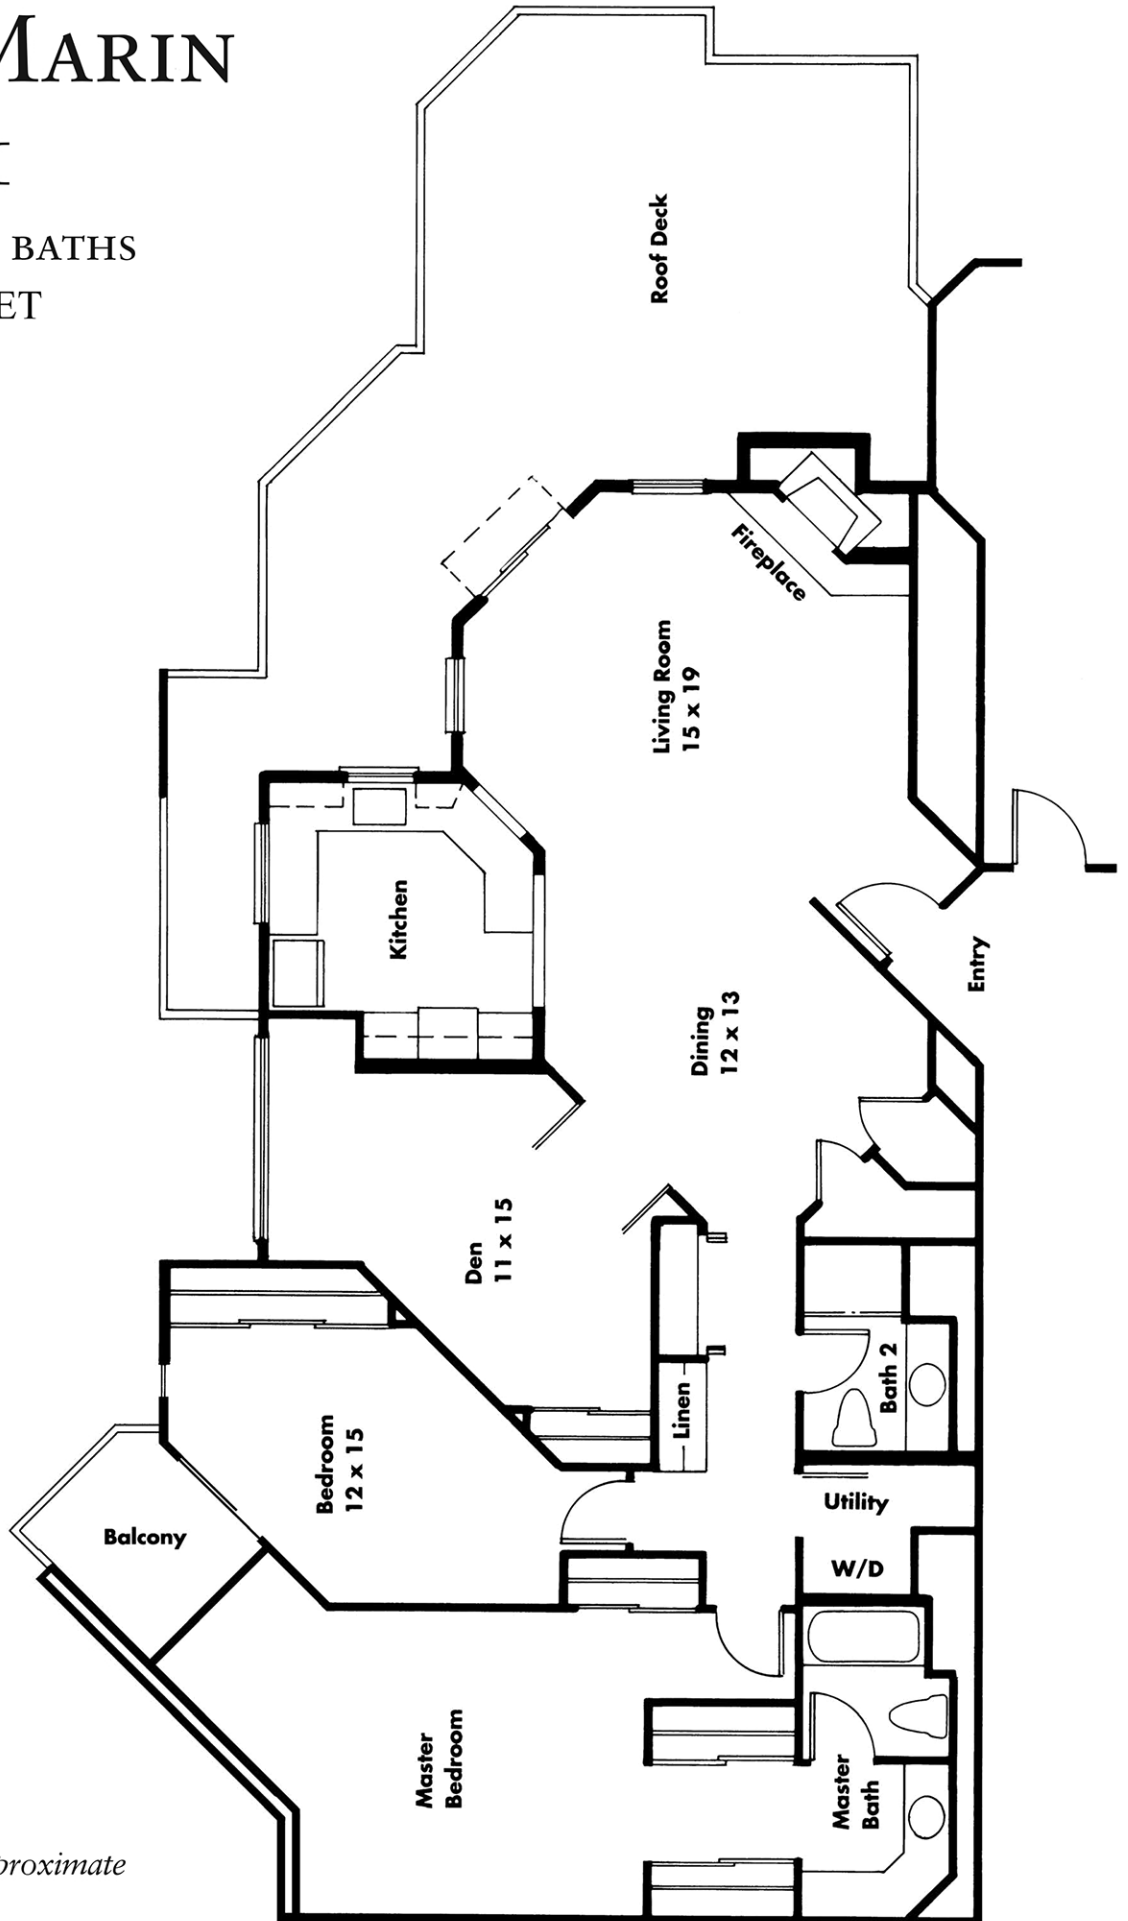

# VILLA MARIN PLAN P I

3 BEDROOMS, 2 BATHS  
1,630 SQUARE FEET

*All measurements are approximate*