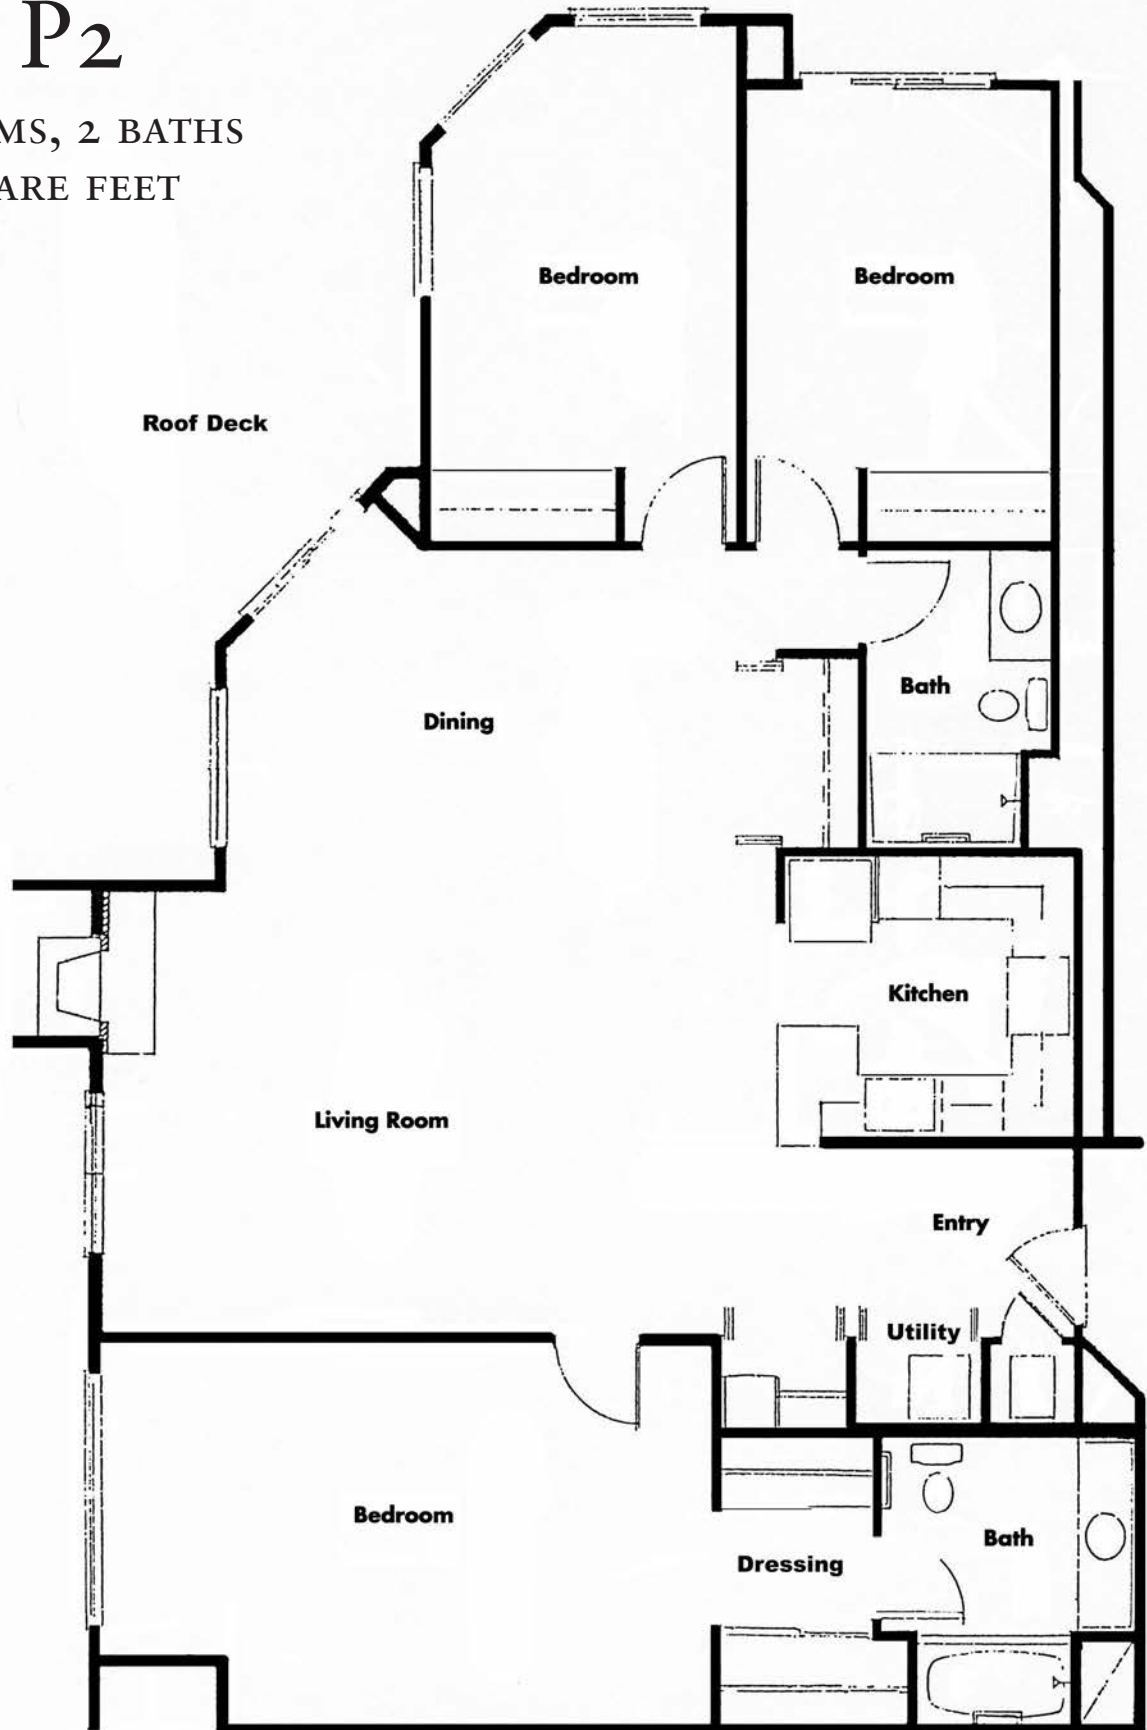

# VILLA MARIN

## PLAN P2

3 BEDROOMS, 2 BATHS  
1,400 SQUARE FEET

*All measurements are approximate*